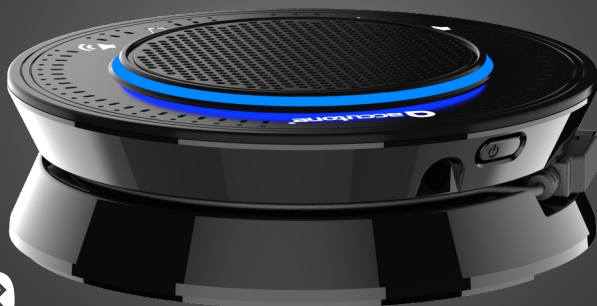

R1M PRO offers Hi-Fi USB mode with an additional digital audio controller on top of the bluetooth chipset to offer true HD audio for music listening, on top of voice communication mode with digital echo cancellation. Completely driver-free plug-and-play, switching between these modes are 100% automatic and seamless, a feature you don't find with most conference machines in the market. Using the latest bluetooth technology by Qualcomm®, R1M PRO supports aptX™ for high-end wireless audio playback, as well as cVc™ 8.0 Noise-Cancellation Technology on its microphone.

20 hours of continuous wireless usage makes R1M PRO one of the longest-lasting product in terms of battery. The USB-connecting cable acts also as a charging cable, so users can continue their conversation by switching to USB mode, all the while recharging the unit. In terms of interface, R1M PRO includes touch-sensitive keys for answer-call*, volume-adjustments, mute, music-play and pause. It also comes with hard switch for power on/off and bluetooth pairing. The eye-catching multi-colored LED ring offers status, volume level and mode indications. R1M PRO also comes with a 3.5mm output port.

*Answer-call key does not support all applications in either USB or bluetooth modes, please consult sales agent for more information.

R1M PRO | BLUETOOTH SPEAKERPHONE FOR CONFERENCE CALLS

Connectivity:

USB BT

www.accutone.com

Accutone & the logo device are registered trademarks of Accutone Technologies Limited.

TUNED FOR
MICROSOFT TEAMS
& SKYPE FOR BUSINESS