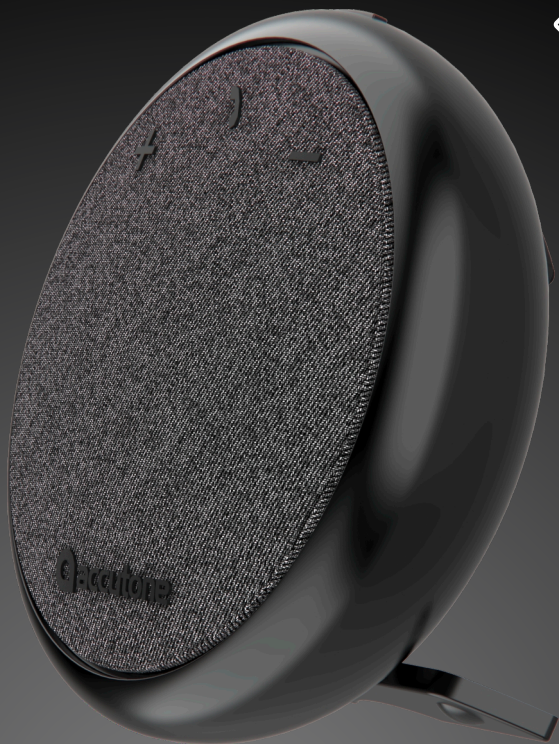

Qaccutone®

R1M LITE
BLUETOOTH SPEAKERPHONE

PERSONAL CONFERENCE ANYWHERE

R1M LITE | PALM-SIZED WIRELESS SPEAKERPHONE

PERSONAL CONFERENCE, ANYWHERE

R1M LITE

Continuing the success of the widely popular R1M series speakerphone for conferencing, Accutone® is proud to introduce **R1M Lite**, a palm-sized bluetooth wireless speakerphone designed for small-group conference, on-the-go.

Focused on mobility and convenience, R1M Lite fits easily in your pocket, yet is able to generate desktop size speakerphone output volume and omni-direction microphone pickup. Connected via bluetooth to your smartphone, tablet or notebook, R1M Lite support multi-point pairing, so user can simultaneously connect to more than one device, and easily switch between them.

A challenge with small speakerphone such as R1M Lite is the tradeoff between microphone sensitivity and speaker performance. The better the audio output, the lower the microphone sensitivity can be; otherwise feedback or echo will occur. However, R1M Lite has a unique design to conquer this problem. Flip out the stand at the bottom of the unit, and stand it vertically, the audio output will be boosted and bass level increase. This mode is perfect for enjoying music and videos. With the stand still flip open, face the unit upwards, and this is the conversation mode, designed to have better microphone pickup and lower output volume. Give it a try.

Other features of R1M Lite include simple to use interface with AVRCP, and digital volume control buttons, a dedicated microphone mute button, quick USB Type-C charging port and long-lasting battery with up to 20 hours of continuous usage.